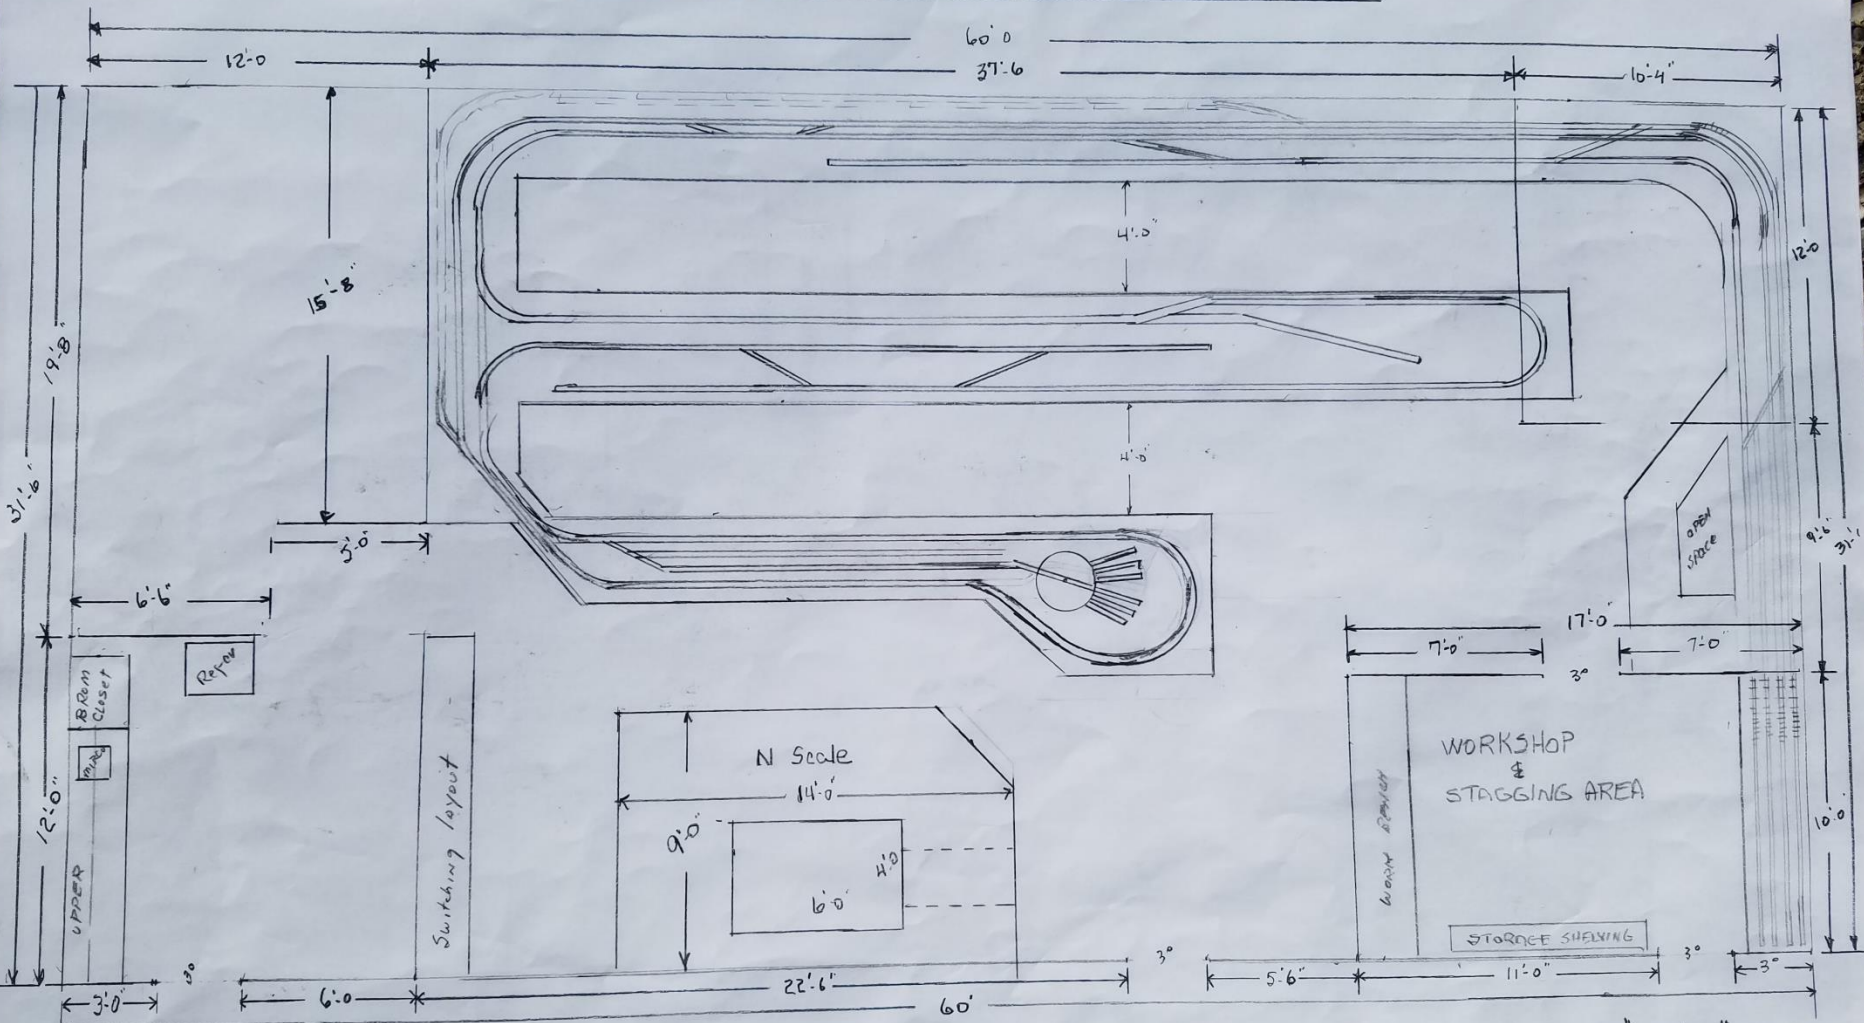

# ROSEVILLE ROUNDHOUSE MODEL RAILROAD CLUB

CLUB HOUSE FLOOR PLAN

Scale 1/4" = 1'-0"  
 DRAWN BY - RLE  
 09-08-2019